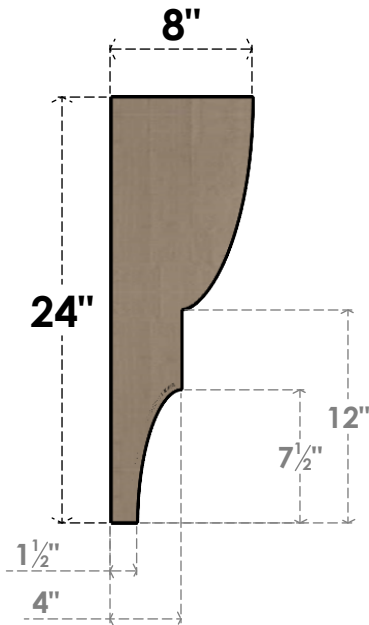

ITEM NUMBER: CORU04X08X24RIDRCPR

4"W X 8"D X 24"H SERIES 2 THIN RIDGEWOOD ROUGH CEDAR TIMBERTHANE
FAUX WOOD CORBEL, PRIMED

SIDE PROFILE

FRONT PROFILE

ISOMETRIC

EKENA MILLWORK
2300 WEST MAIN ST.
CLARKSVILLE, TX 75426
TOLL FREE: 866-607-0453
WWW.EKENAMILLWORK.COM

NOTES

1. INSTALLATION TO BE COMPLETED IN ACCORDANCE WITH MANUFACTURER'S SPECIFICATIONS.
2. DRAWING MAY NOT BE TO SCALE
3. THIS DRAWING IS INTENDED FOR DESIGN AND PLANNING PURPOSES ONLY.
4. ALL INFORMATION CONTAINED HEREIN WAS CURRENT AT THE TIME OF DEVELOPMENT BUT MUST BE REVIEWED AND APPROVED BY THE PRODUCT MANUFACTURER TO BE CONSIDERED ACCURATE.
5. TIMBERTHANE ARCHITECTURAL PRODUCTS ARE MADE FROM HIGH DENSITY URETHANE AND COME FACTORY PRIMED