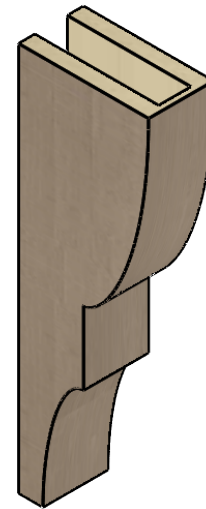

ITEM NUMBER: CORU04X08X24RIDRCPR

4"W X 8"D X 24"H SERIES 2 THIN RIDGEWOOD ROUGH CEDAR TIMBERTHANE
FAUX WOOD CORBEL, PRIMED

SIDE PROFILE

FRONT PROFILE

ISOMETRIC

EKENA MILLWORK
2300 WEST MAIN ST.
CLARKSVILLE, TX 75426
TOLL FREE: 866-607-0453
WWW.EKENAMILLWORK.COM

NOTES

1. INSTALLATION TO BE COMPLETED IN ACCORDANCE WITH MANUFACTURER'S SPECIFICATIONS.
2. DRAWING MAY NOT BE TO SCALE
3. THIS DRAWING IS INTENDED FOR DESIGN AND PLANNING PURPOSES ONLY.
4. ALL INFORMATION CONTAINED HEREIN WAS CURRENT AT THE TIME OF DEVELOPMENT BUT MUST BE REVIEWED AND APPROVED BY THE PRODUCT MANUFACTURER TO BE CONSIDERED ACCURATE.
5. TIMBERTHANE ARCHITECTURAL PRODUCTS ARE MADE FROM HIGH DENSITY URETHANE AND COME FACTORY PRIMED