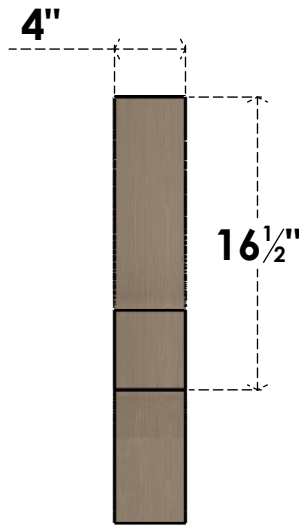

ITEM NUMBER: CORU04X08X24RIDRCPR

4"W X 8"D X 24"H SERIES 2 THIN RIDGEWOOD ROUGH CEDAR TIMBERTHANE
FAUX WOOD CORBEL, PRIMED

SIDE PROFILE

FRONT PROFILE

ISOMETRIC

EKENA MILLWORK
2300 WEST MAIN ST.
CLARKSVILLE, TX 75426
TOLL FREE: 866-607-0453
WWW.EKENAMILLWORK.COM

NOTES

1. INSTALLATION TO BE COMPLETED IN ACCORDANCE WITH MANUFACTURER'S SPECIFICATIONS.
2. DRAWING MAY NOT BE TO SCALE
3. THIS DRAWING IS INTENDED FOR DESIGN AND PLANNING PURPOSES ONLY.
4. ALL INFORMATION CONTAINED HEREIN WAS CURRENT AT THE TIME OF DEVELOPMENT BUT MUST BE REVIEWED AND APPROVED BY THE PRODUCT MANUFACTURER TO BE CONSIDERED ACCURATE.
5. TIMBERTHANE ARCHITECTURAL PRODUCTS ARE MADE FROM HIGH DENSITY URETHANE AND COME FACTORY PRIMED